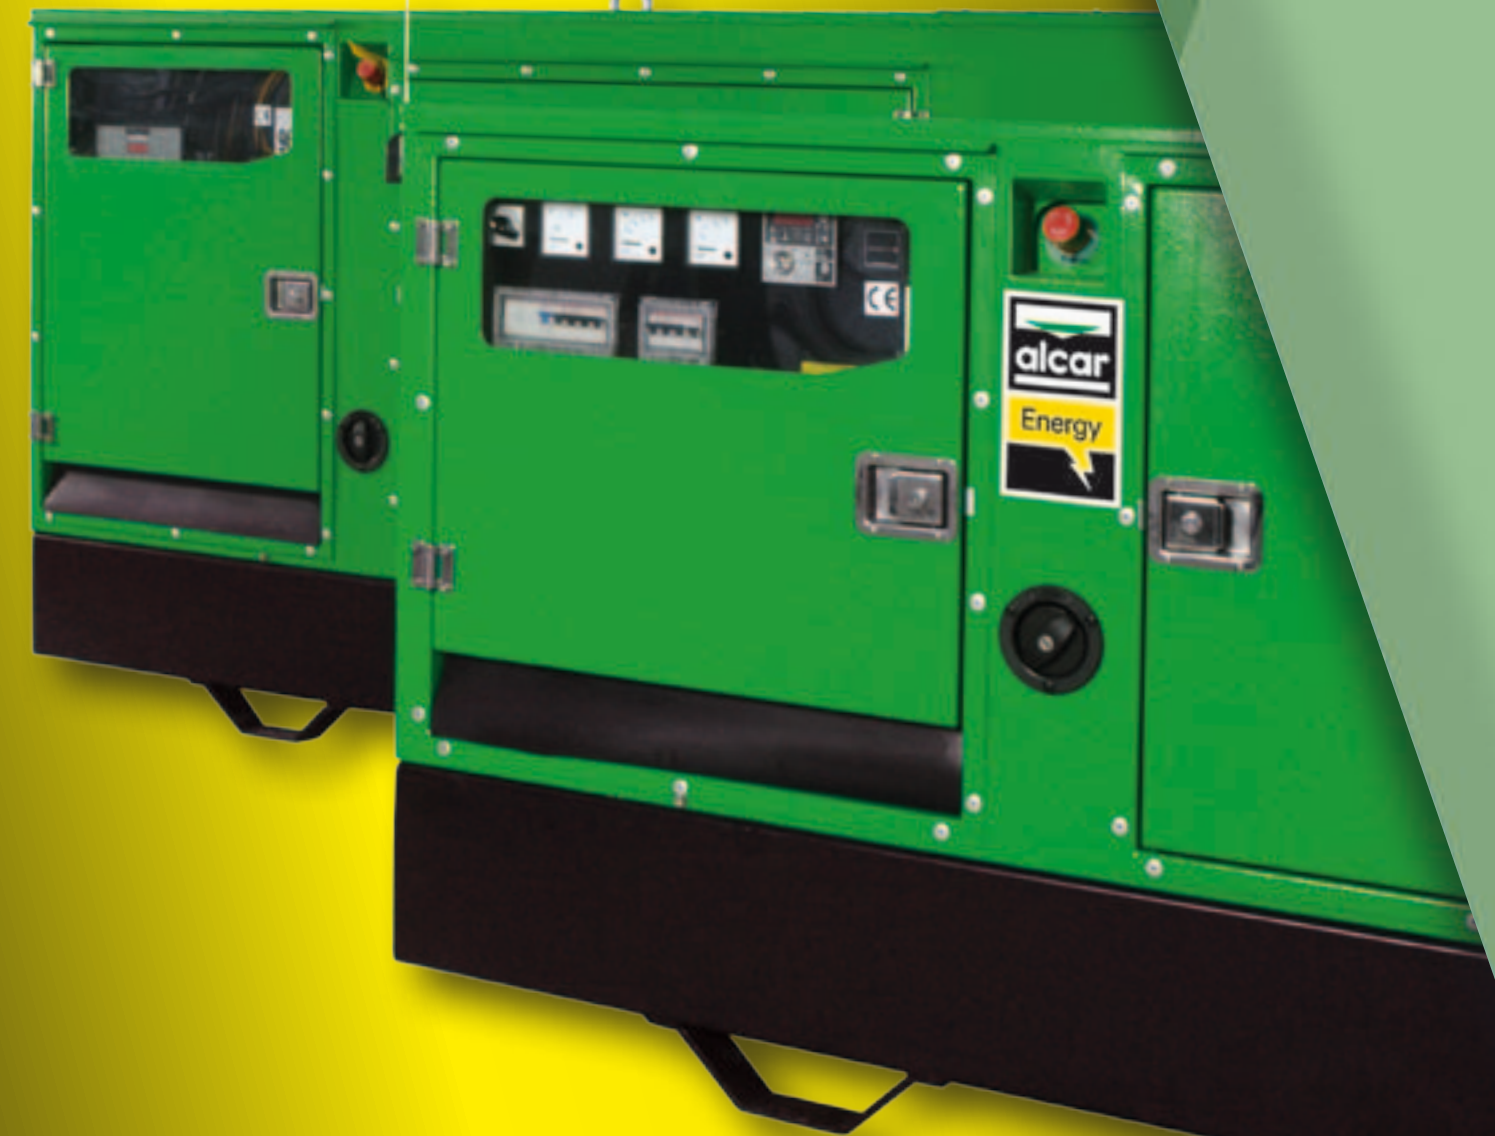

Via P. Vannucci, 30 - 25134 BRESCIA - ITALY
Tel. ++39 030 2130459 - Fax ++39 030 2733127 - www.alcarsrl.it - e-mail: info@alcarsrl.it

alcar
www.alcarsrl.it
AUTOMOTIVE PRODUCTS OF ITALY
ENERGY